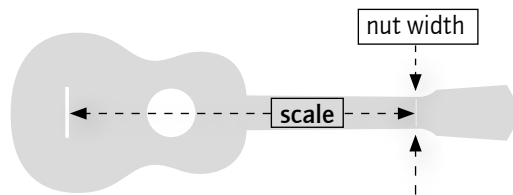

Ortega offers a broad range of traditional Soprano, Soprano, Concert and Tenor body sizes. Rounded out with our Ukebasses & 6-string Guitarleles. Selected models are equipped with our own preamp and built-in tuner. Whether you are a beginner, an enthusiast, or performing professionally, Ortega has the instrument for you.

SCALES & SIZES

	SOPRANO	
NUT WIDTH	35 mm (1.38")	36 mm (1.42")
SCALE	350/346/344 mm (13.78"/13.76"/13.54")	350/346/344 mm (13.78"/13.76"/13.54")

	CONCERT		
NUT WIDTH	35 mm (1.38")	36 mm (1.42")	38 mm (1.49")
SCALE	380/376 mm (14.96"/14.80")	380/376 mm (14.96"/14.80")	380/376 mm (14.96"/14.80")

	BANJOLELE
NUT WIDTH	35 mm (1.38")
SCALE	394 mm (15.51")

	BASS
NUT WIDTH	45 mm (1.77")
SCALE	510 mm (20.08")